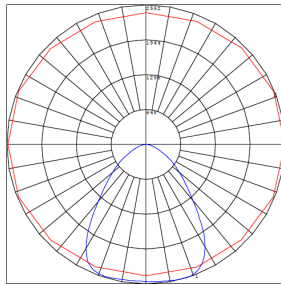

Photometrics: LFX-MD-15-50W-KN

BUG Rating: B3-U0-G1