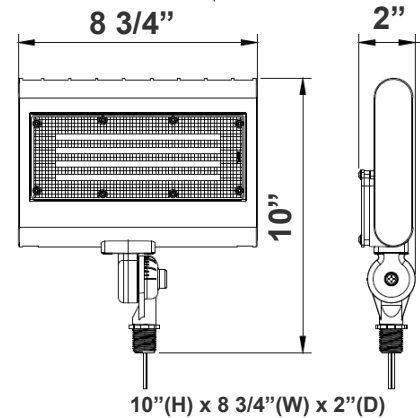

Customer Name: _____
Project Name: _____
Note: _____ Type: _____